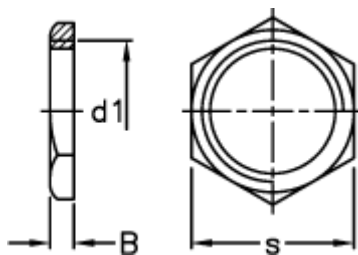

Article number: 2311015051

Description: E+G Nut for oil level indicator
GH. 2 brass

Measures

B = 6.0

d1 = G 2

s = 65